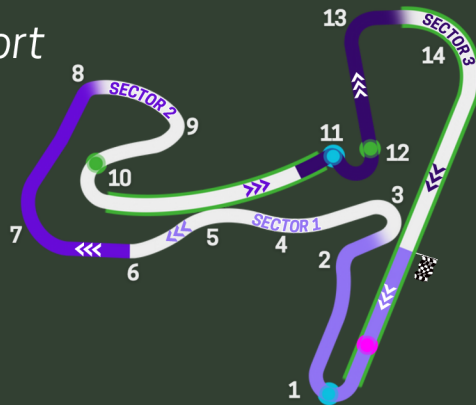

Circuit Zandvoort

- DRS ZONE
- DRS DETECTION
- SPEED TRAP
- MAIN OVERTAKING SPOT

Grand Prix Laps

72

Circuit Length

4.259km

Quai Laps | ~1:11

Time in Pits | 20 secs

ft banking

through sand
dunes

narrow
track

RED BULL

MERCEDES

FERRARI

MCLAREN

ASTON MARTIN