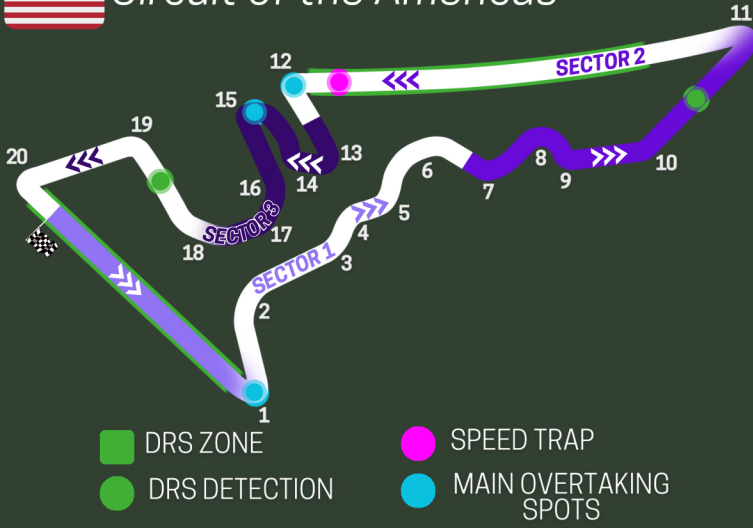

UNITED STATES

**FORMULA 1 PIRELLI
UNITED STATES
GRAND PRIX
R19 OCT 18-20**

Circuit of the Americas

very bumpy

large elevation change

resurfaced

Sprint Laps

19

Grand Prix Laps

56

Circuit Length

5.513 km

Quali Laps | ~1:33

Time in Pits | 24 secs

1st

2nd

3rd

4th

5th

6th

7th

8th

9th

10th

19th

20th

FL

LAP 1
