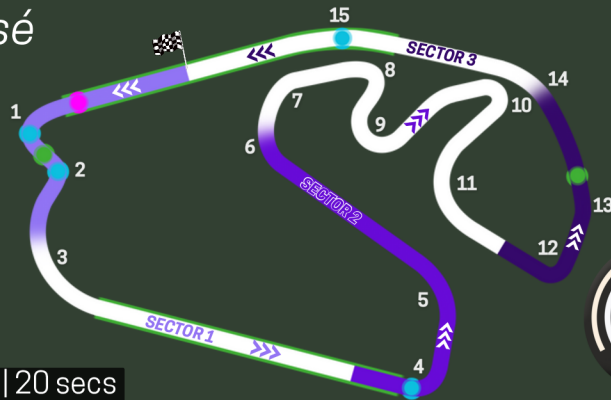

## Autódromo José Carlos Pace

Sprint Laps

**24**

Grand Prix Laps

**71**

Circuit Length

**4.309km**

fully  
resurfaced

unpredictable  
weather

elevation  
changes

DRS ZONE

DRS DETECTION

SPEED TRAP

MAIN OVERTAKING SPOT

Quali Laps | ~1:10    Time in Pits | 20 secs

RED BULL