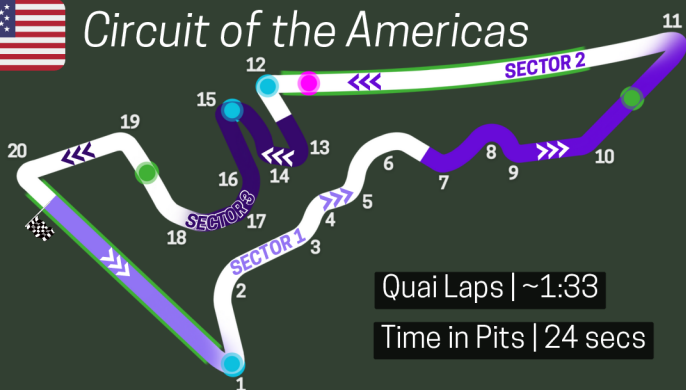

Circuit of the Americas

Quali Laps | ~1:33

Time in Pits | 24 secs

- DRS ZONE
- DRS DETECTION
- SPEED TRAP
- MAIN OVERTAKING SPOT

very bumpy
large elevation
change
resurfaced

Sprint Laps
19
Grand Prix Laps
56
Circuit Length
5.513 km