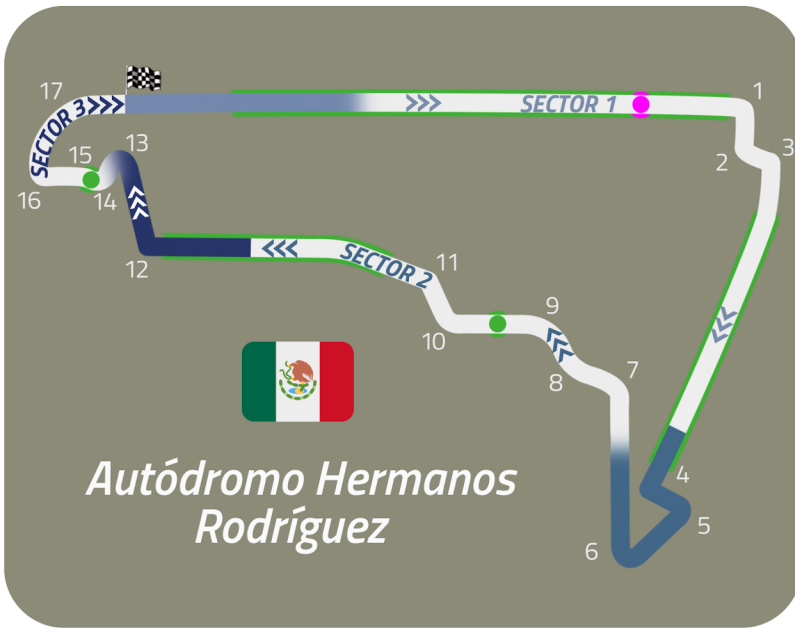

# MEXICO

FORMULA 1 GRAND  
PRIMO DE LA CIUDAD  
DE MEXICO

ROUND 20  
OCTOBER 27-29

■ DRS ZONE   ● DRS DETECTION ZONE   ● SPEED TRAP

Grand Prix Laps  
**71**  
Circuit Length  
**4.304km**

.....	1st	
.....	2nd	3rd
.....	4th	5th
.....	6th	7th
.....	8th	9th
.....	10th	11th
.....	12th	13th
.....	14th	15th
.....	16th	17th
.....	18th	19th
.....	20th	.....

LAP 1

<hr/>	<hr/>	<hr/>
<hr/>	<hr/>	<hr/>
<hr/>	<hr/>	<hr/>
<hr/>	<hr/>	<hr/>
<hr/>	<hr/>	<hr/>
<hr/>	<hr/>	<hr/>
<hr/>	<hr/>	<hr/>
<hr/>	<hr/>	<hr/>
<hr/>	<hr/>	<hr/>
<hr/>	<hr/>	<hr/>