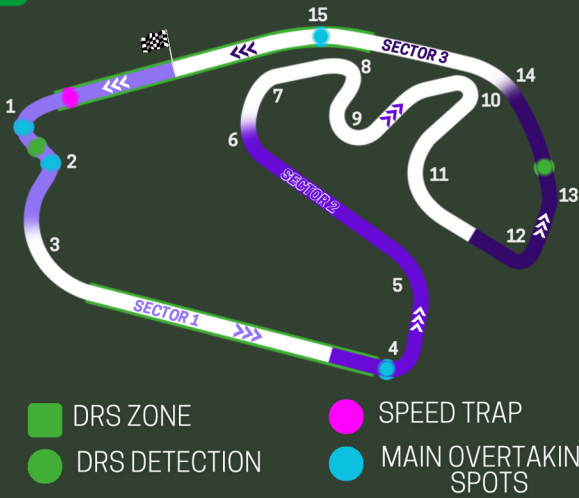

Autódromo José Carlos Pace

- DRS ZONE
 - DRS DETECTION
 - SPEED TRAP
 - MAIN OVERTAKING SPOTS
- fully resurfaced unpredictable weather elevation changes

Sprint Laps

24

Grand Prix Laps

71

Circuit Length

4.309km

Quali Laps | ~1:10 Time in Pits | 20 secs

1st	
2nd	3rd
4th	5th
6th	7th
8th	9th
10th	11th
12th	13th
14th	15th
16th	17th
18th	19th
20th	FL

LAP 1
