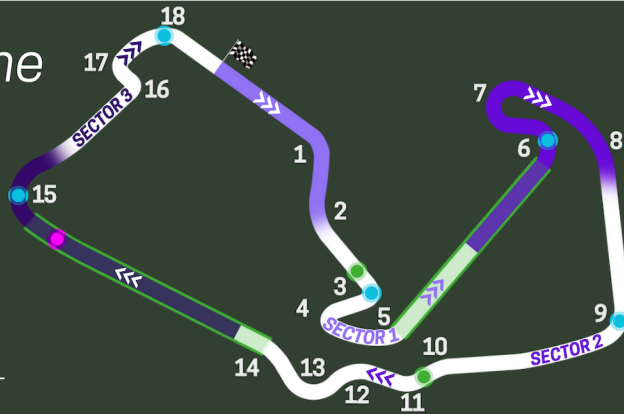

GREAT BRITAIN

FORMULA 1 QATAR AIRWAYS BRITISH GRAND PRIX

R12 JULY 05-07

Silverstone

- DRS ZONE
- DRS DETECTION
- SPEED TRAP
- MAIN OVERTAKING SPOT

Grand Prix Laps

52

Circuit Length

5.891km

Quali Laps | ~1:27

Time in Pits | 28 secs

fast, flowing

full throttle ~80%

front left tyre limited

RED BULL

MERCEDES