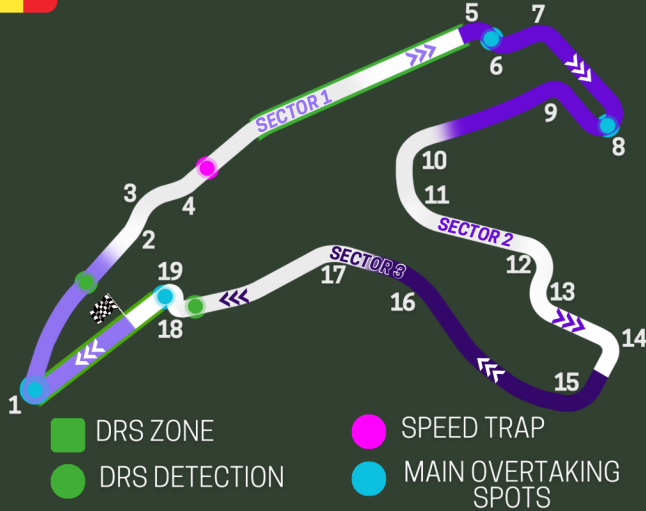

### Circuit de Spa-Francorchamps

longest track      biggest elevation change      risk of rain

Quali Laps | ~1:46

Time in Pits | 23 secs

Grand Prix Laps

**44**

Circuit Length

**7.004km**

1st		
2nd		3rd
4th	5th	
6th	7th	
8th	9th	
10th	11th	
12th	13th	
14th	15th	
16th	17th	
18th	19th	
20th	FL	

LAP 1

---

---

---

---

---

---