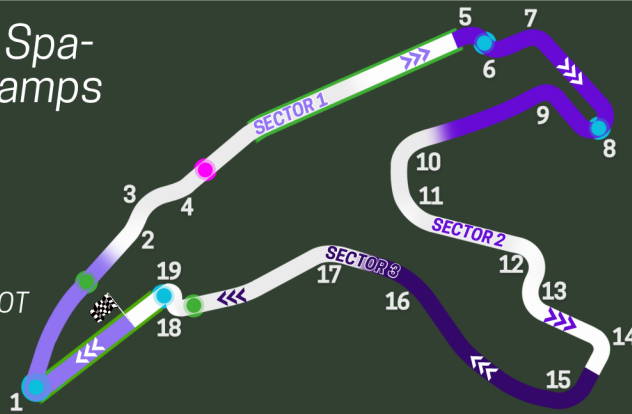

BELGIUM

FORMULA 1 ROLEX BELGIUM GRAND PRIX

R14 JULY 26-28

Circuit de Spa-Francorchamps

- DRS ZONE
- DRS DETECTION
- SPEED TRAP
- MAIN OVERTAKING SPOT

Grand Prix Laps

44

Circuit Length

7.004km

Quai Laps | ~1:46

Time in Pits | 23 secs

longest track

biggest elevation change

risk of rain

RED BULL

MERCEDES