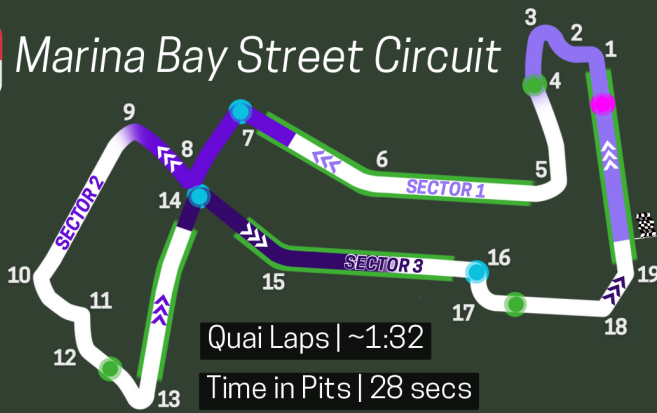

Marina Bay Street Circuit

Quai Laps | ~1:32

Time in Pits | 28 secs

Grand Prix Laps

62

Circuit Length

4.940km

number of 90 deg turns

very hot and humid

new DRS zone

- DRS ZONE
- DRS DETECTION
- SPEED TRAP
- MAIN OVERTAKING SPOT

RED BULL

MERCEDES

FERRARI

MCLAREN

ASTON MARTIN